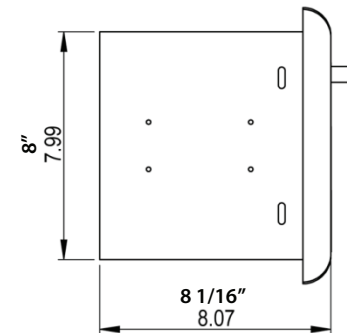

# K00AA3014

SABER® Paper  
Towel Holder

TOP VIEW

FRONT VIEW

LEFT SIDE VIEW