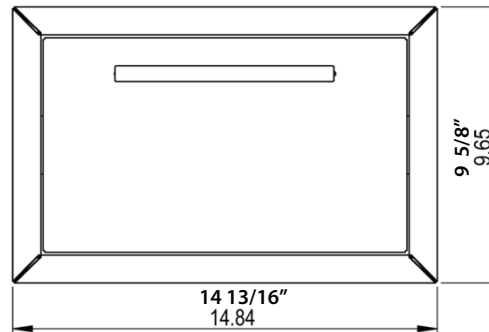

# K00AA3014

SABER® Paper  
Towel Holder

TOP VIEW

FRONT VIEW

LEFT SIDE VIEW