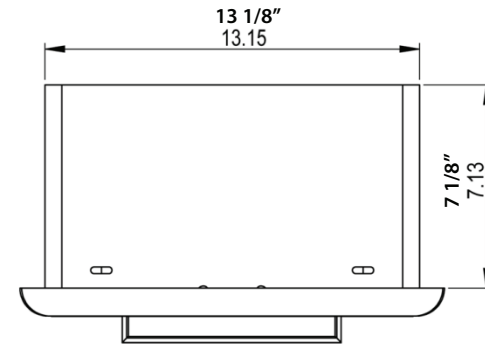

# K00AA3014

SABER® Paper  
Towel Holder

TOP VIEW

FRONT VIEW

LEFT SIDE VIEW