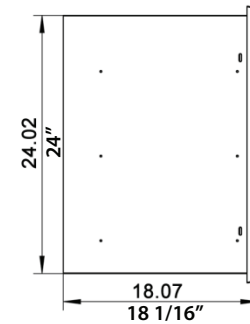

K00AA3214

SABER® Triple
Drawer And
Door Combo

Top View

Left Side View

Front View