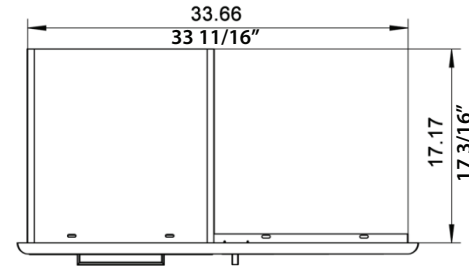

K00AA3214

SABER® Triple
Drawer And
Door Combo

Top View

Left Side View

Front View