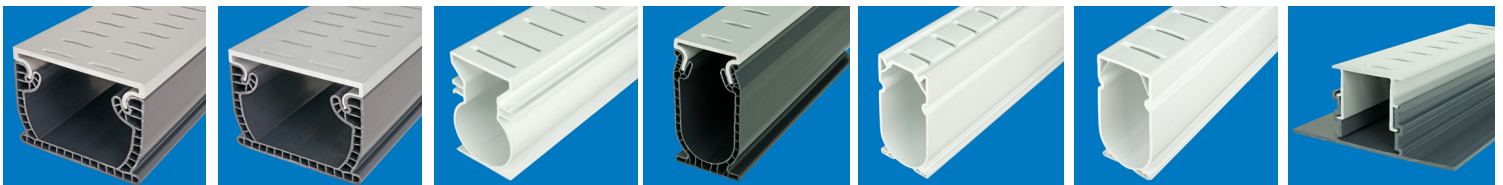

OTHER POPULAR STEGMEIER DECK DRAIN PRODUCTS

Flowmaster Commercial

Flowmaster A/T

Super Drain

Frontier Deck Drain

Channel Drain

Deck Drain

Adjustable Height

DOWNLOAD THE STEGMEIER LLC APP