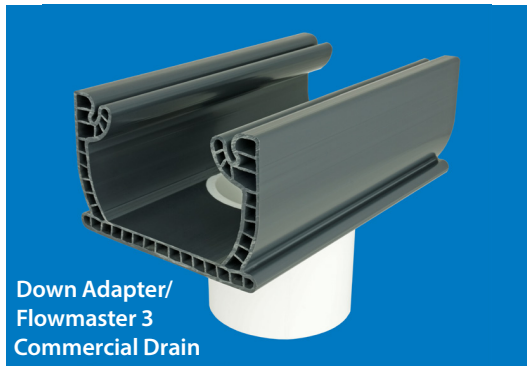

FLOWMASTER 3 COUPLERS & ADAPTERS

Down Adapter/
Flowmaster 3
Commercial Drain

PART #	QUANTITY PER CARTON	WHITE
90 DEGREE	1	FM39
45 DEGREE	1	FM34
SIDE ADAPTER	1	FM3SA
DOWN ADAPTER	1	FM3DA
CLEAN OUT	N/A	N/A
CROSS	N/A	N/A
TEE	1	FM3T
END ADAPTER	1	FM3DEA
END PLUG	1	FM3DEP
COUPLER	1	FM3DCUP