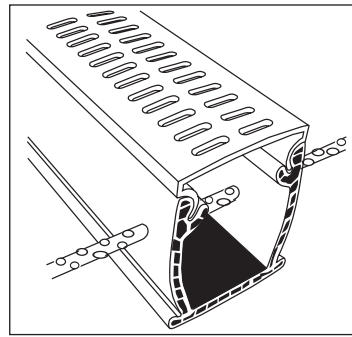

### FLOWMASTER 3 A/T COMMERCIAL DRAIN (Aluminum Top)

PART #	CLEAR	ALMOND	WHITE	BRONZE	COPPER
Flowmaster 3 A/T	FLO-AT3C	FLO-AT3A	FLO-AT3W	FLO-AT3CBZ	FLO-AT3LC
Top Cap Only	FLO-AT3C-NB	FLO-AT3A-NB	FLO-AT3W-NB	FLO-AT3CBZ-NB	FLO-AT3LC-NB
Base Only	FM3-BASE				

**CARTON INCLUDES:** 1 ea. 10' length complete with base, top cap and coupler.

## Stabilizing a Deck Drain

To stabilize a removable top deck drain, pin the base with  $\frac{3}{8}$ " rebar (or like material) 3 to 4 foot on centers. Pinning the drain in this manner protects the drain from movement of concrete due to expansion and contraction.