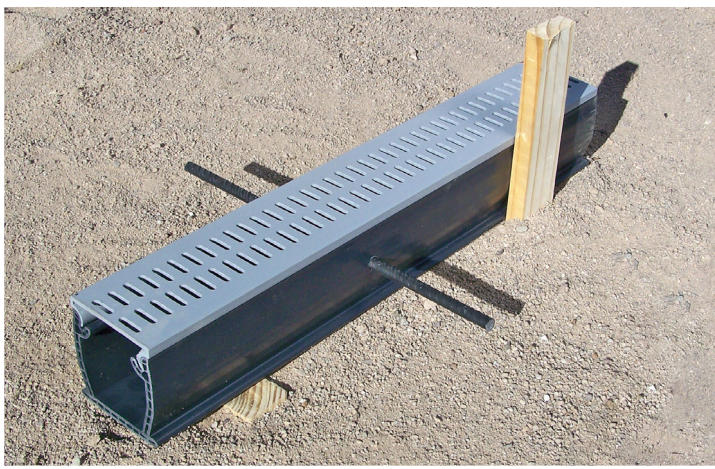

FLOW RATES AVAILABLE UPON REQUEST

FLOWMASTER 3 COMMERCIAL DRAIN (PVC Top)

PART #	WHITE	TAN	GREY
Flowmaster 3	FM3W	FM3T	FM3G
Top Cap Only	FM3-TCW	FM3-TCT	FM3-TCG
Base Only	FM3-BASE		

CARTON INCLUDES: 4 ea. 10' lengths complete with base, top cap and couplers.

FLOWMASTER 3 A/T COMMERCIAL DRAIN (Aluminum Top)

PART #	CLEAR	ALMOND	WHITE	BRONZE	COPPER
Flowmaster 3 A/T	FLO-AT3C	FLO-AT3A	FLO-AT3W	FLO-AT3CBZ	FLO-AT3LC
Top Cap Only	FLO-AT3C-NB	FLO-AT3A-NB	FLO-AT3W-NB	FLO-AT3CBZ-NB	FLO-AT3LC-NB
Base Only	FM3-BASE				

CARTON INCLUDES: 1 ea. 10' length complete with base, top cap and coupler.