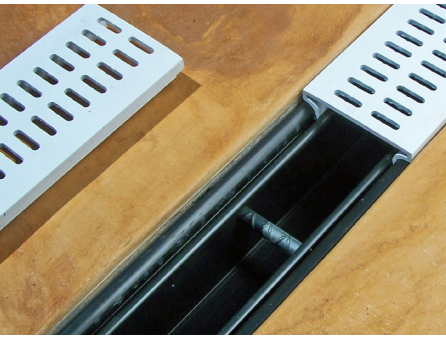

Stabilizing a Deck Drain

To stabilize a removable top deck drain, pin the base with $\frac{3}{8}$ " rebar (or like material) 3 to 4 foot on centers. Pinning the drain in this manner protects the drain from movement of concrete due to expansion and contraction.