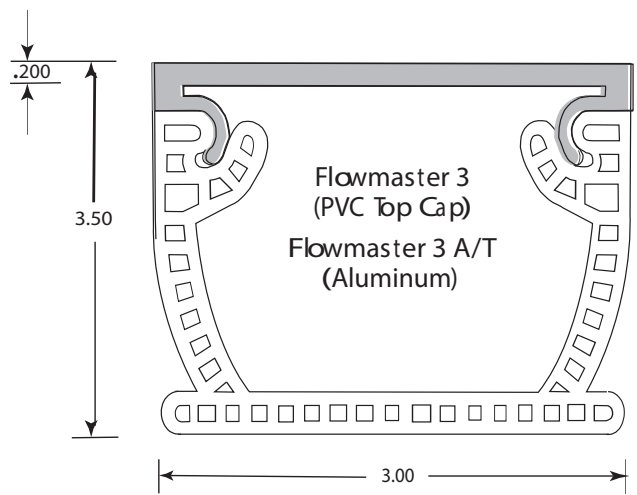

FLOW RATES AVAILABLE UPON REQUEST

FLOWMASTER 3 COMMERCIAL DRAIN (PVC Top)

PART #	WHITE	TAN	GREY
Flowmaster 3	FM3W	FM3T	FM3G
Top Cap Only	FM3-TCW	FM3-TCT	FM3-TCG
Base Only	FM3-BASE		

CARTON INCLUDES: 4 ea. 10' lengths complete with base, top cap and couplers.

FLOWMASTER 3 A/T COMMERCIAL DRAIN (Aluminum Top)

PART #	CLEAR	ALMOND	WHITE	BRONZE	COPPER
Flowmaster 3 A/T	FLO-AT3C	FLO-AT3A	FLO-AT3W	FLO-AT3CBZ	FLO-AT3LC
Top Cap Only	FLO-AT3C-NB	FLO-AT3A-NB	FLO-AT3W-NB	FLO-AT3CBZ-NB	FLO-AT3LC-NB
Base Only	FM3-BASE				

CARTON INCLUDES: 1 ea. 10' length complete with base, top cap and coupler.