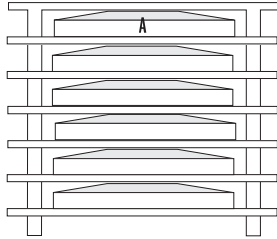

PIEDIMONTE

DESCRIPTION: Cap double-sided **TEXTURE:** Klean-Bloc Thermal

PALLET OVERVIEW - 14"×30"

PALLET SIDE VIEW - 28"×28"

COMPATIBLE WALLS

See page 243 for product compatibility.

Klean-Bloc technology
See page 24.

NOTES

Techo-Bloc always recommends gluing the caps with concrete adhesive to ensure stability and safety.

To achieve a natural appearance, stone dimension can vary up to ¼". Metric measures are approximate.

Specifications per pallet		Imperial	Metric
14"×30" WALL & STEP CAP	Cubing	60 lin. ft	18.29 lin. m
	Approx. Weight	1 840 lbs	835 kg
	Number of rows	8	
	Linear coverage per row	7.5 lin. ft	2.29 lin. m

Unit dimensions		in	mm	Units/pallet
	Height	2 ¼	57	24 units
	Depth	14	356	
	Length	30	762	

Specifications per pallet		Imperial	Metric
28"×28" PILLAR CAP	Cubing	6 units	6 units
	Approx. Weight	1 434 lbs	650 kg
	Number of rows	6	

Unit dimensions		in	mm	Units/pallet
	Height	2 7/8	73	6 units
	Depth	28	711	
	Length	28	711	