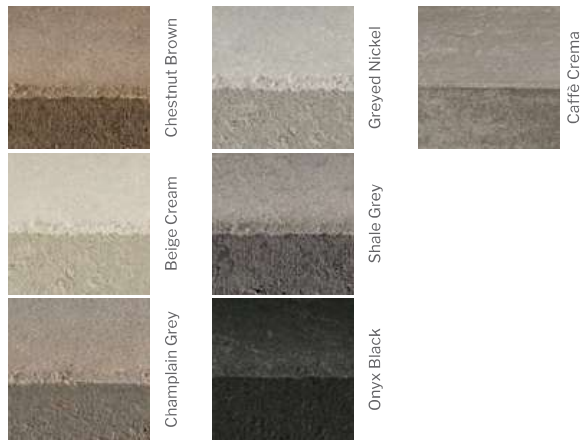

Raffinato

NEW

Raffinato 14 × 32

D
DRY CAST
COLLECTION

DE-ICING SALT
RESISTANT

D
DRY CAST
COLLECTION

DE-ICING SALT
RESISTANT

HD²
HIGH DEFINITION
& DENSITY

↑ Shale Grey

↑ Beige Cream

60 mm

90 mm

60 mm

Depth: 14 in 356 mm

Depth: 14 in 356 mm

Depth: 14 in 356 mm