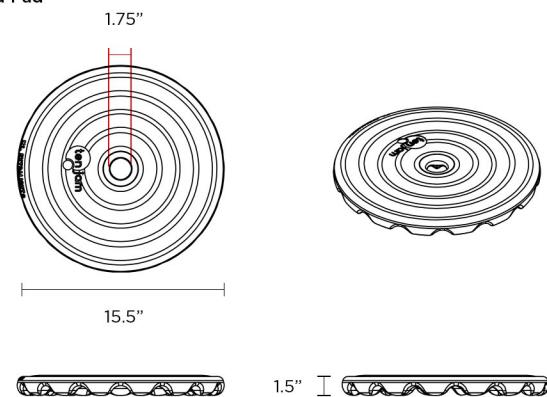

POWDER COATED STAINLESS STEEL LEGS WITH LEVELING GLIDES

Item # RPCADDYBL: Rad Pad Caddy, pads not included, Black Finish

Rad Pad