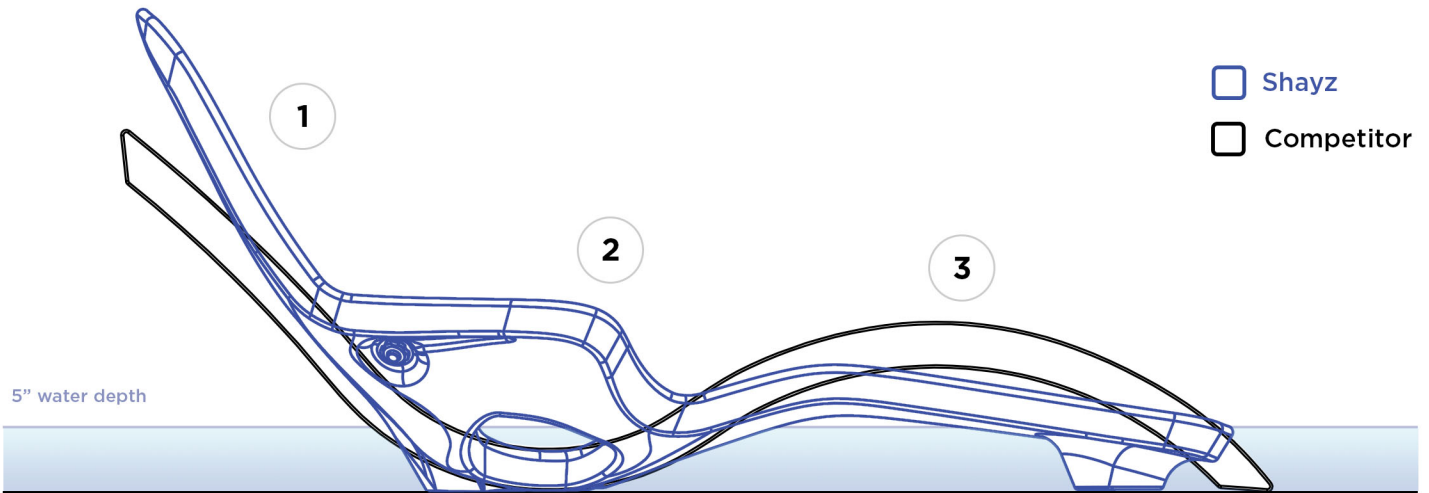

SHAYZ™

IN-POOL LOUNGER

SHAYZ The most comfortable in-pool lounger.

- 1** Social backrest angle is a more comfortable position for talking, watching, reading, and sipping a refreshment.
- 2** Dual armrests make it easier to enter and exit the seat, while also providing a place to rest your arms and a beverage.
- 3** Shayz leg support was designed to provide comfort to people of all ages and heights.

FEATURE DETAILS

- “Speed Fill Ballast System” - Patent Pending
- Seat drain
- Stackable
- Optional pillow is designed for vertical comfort positioning while remaining seated
- 5 Year Limited Warranty

See the video series comparing Shayz to other top brands.

SHAYZ RISERS

Optional risers snap into the bottom of the Shayz lounge to accommodate various water depths. Increasing the height of the lounge also makes it easier to enter and exit the seat. Do not exceed the maximum water depth.