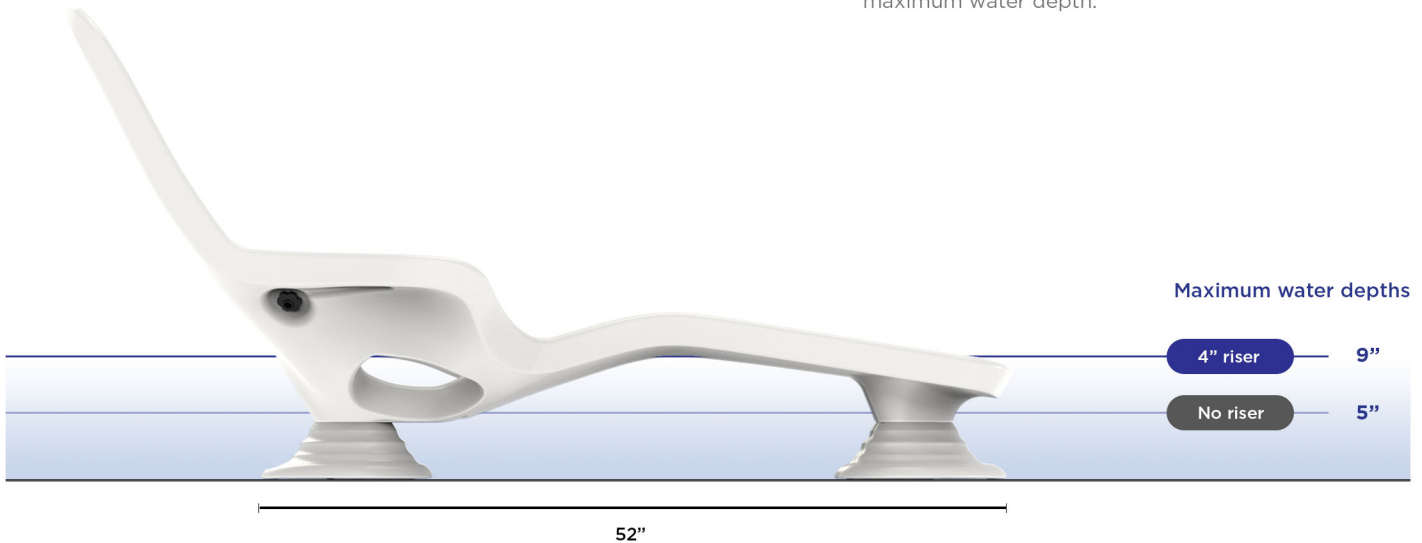

SHAYZ™

IN-POOL LOUNGER

SHAYZ The most comfortable in-pool lounger.

- 1** Social backrest angle is a more comfortable position for talking, watching, reading, and sipping a refreshment.
- 2** Dual armrests make it easier to enter and exit the seat, while also providing a place to rest your arms and a beverage.
- 3** Shayz leg support was designed to provide comfort to people of all ages and heights.

FEATURE DETAILS

- “Speed Fill Ballast System” - Patent Pending
- Seat drain
- Stackable
- Optional pillow is designed for vertical comfort positioning while remaining seated
- 5 Year Limited Warranty

See the video series comparing Shayz to other top brands.

SHAYZ RISERS

Optional risers snap into the bottom of the Shayz lounge to accommodate various water depths. Increasing the height of the lounge also makes it easier to enter and exit the seat. Do not exceed the maximum water depth.