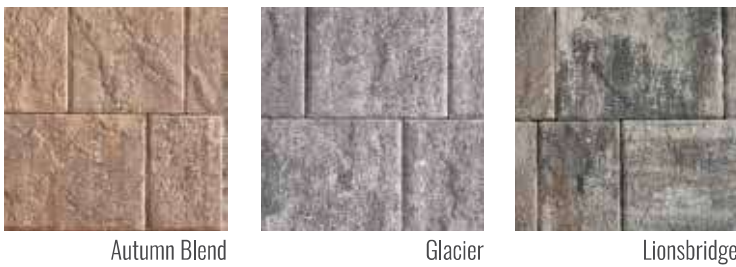

Stonehurst

STONEHURST (SIERRA)

The muted sophistication and dimensions of Stonehurst complement a diverse range of hardscape installations, regardless of size and complexity. The natural slate stone finish of these premium pavers adds an elegant, upscale character to your home.

Standard Colors:

Autumn Blend

Glacier

Lionsbridge

Sand Dune

Sierra

Size Chart:

6x9, 9x9, 9x12 (60MM) #PV21490
6x9, 9x9, 9x12 (80MM) #PV31490

Paver Info:

PRODUCT #	PV21490 (60mm) PV31490 (80mm)
DIMENSIONS (in.)	6x9, 9x9, 9x12
THICKNESS (in.)	2-3/8 (60mm), 3-1/8 (80mm)
SF PER CUBE	116 (60mm), 93 (80mm)
CUBE WEIGHT (lbs.)	3,015 (60mm), 3,160 (80mm)
SURFACE:	Slate Texture