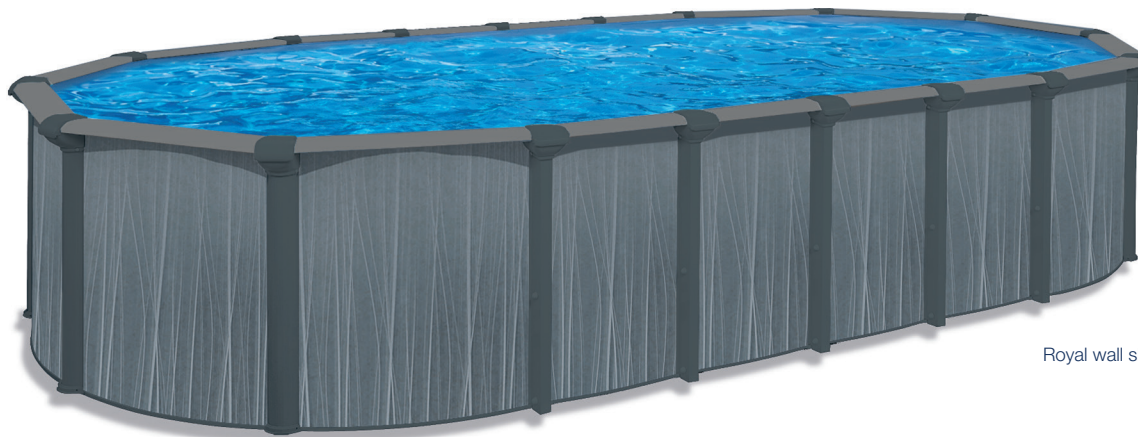

Our painted galvanized steel 7" ledges and 6" uprights with krystal kote sealant provides years of lasting beauty and quality. Unique interlocking resin caps, resin foot collars/connectors combo, painted galvanized steel top and bottom tracks with galvanized steel top connectors complete the look and adds strength for a pool that will last for summers to come.

The oval pool brings the ultimate in style to your yard with a fun, flexible shape. Added engineering means long life, easy care and more useable yard space. Available with traditional angle bracing (A-frame) or a space-saving Narrow Buttress System (NBS). Your pool installs easily.

Royal wall shown

Rounds | 52"
8' 12' 15' 18' 21' 24' 27' 30' 33'

Royal wall shown

NBS Ovals | 52"
12'x18' 12'x21' 12'x24' 14'x20' 16'x26' 16'x32' 18'x33' 18'x38' 18'x44'

A-frame Ovals | 52"
12'x18' 12'x24' 16'x26' 16'x32' 18'x33' 18'x38' 18'x44'