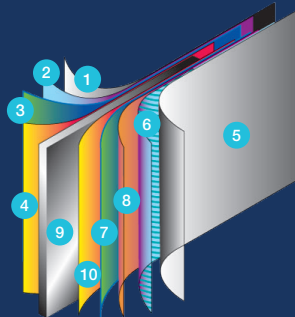

Boreal

Our pool brings unique style and beauty to your yard with design-inspired walls. Graystone and Cool Dark Gray colored co-ordinated posts and top ledges add a graceful touch. This new Cornelius pool look complements any backyard, looks beautiful year after year and adds value to your lifestyle.

Our painted galvanized steel 7" ledges and 6" uprights with krystal kote sealant provides years of lasting beauty and quality. Unique interlocking resin caps, resin foot collars/connectors combo, painted galvanized steel top and bottom tracks with galvanized steel top connectors complete the look and adds strength for a pool that will last for summers to come.

The oval pool brings the ultimate in style to your yard with a fun, flexible shape. Added engineering means long life, easy care and more useable yard space. Available with traditional angle bracing (A-frame) or a space-saving Narrow Buttress System (NBS). Your pool installs easily.

- Quality
- Durable
- Affordable
- 3/25 pro-rated
  Warranty
- Exclusive oval
  system
- Design

Steel wall Components

1. Plasticized SP coating
2. Molten zinc coat
3. Primer coat
4. Application of an alkaline solution to cleanse the oxides
5. Ultra-resistant polymer
6. Heat-hardened inlay
7. Primer coat
8. Chromate anti-rust coat
9. Steel wall core
10. Application of an alkaline solution to cleanse the oxides