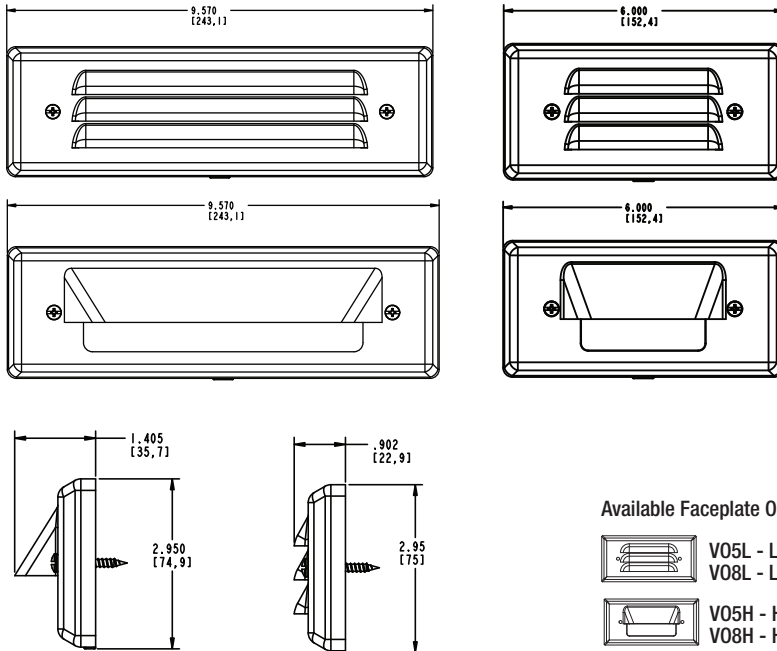

### Specifications:

- Cast brass construction
- 2700K or 3000K replaceable LED light engine
- Voyager 8 - 4 Watt, 7.0 Volt Amps
- Voyager 5 - 2 Watt, 4.1 Volt Amps
- Premium grade direct burial cable
- Removeable frosted borosilicate lens
- Mounting hardware included
- Weathered brass finish standard
- Limited lifetime warranty