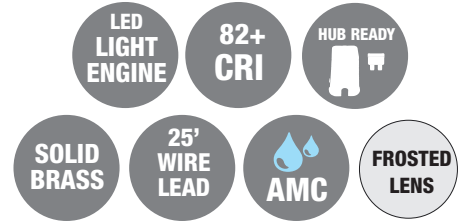

### Specifications:

- Cast brass construction
- 2700K or 3000K replaceable LED light engine
- Voyager 8 - 4 Watt, 7.0 Volt Amps
- Voyager 5 - 2 Watt, 4.1 Volt Amps
- Premium grade direct burial cable
- Removeable frosted borosilicate lens
- Mounting hardware included
- Weathered brass finish standard
- Limited lifetime warranty