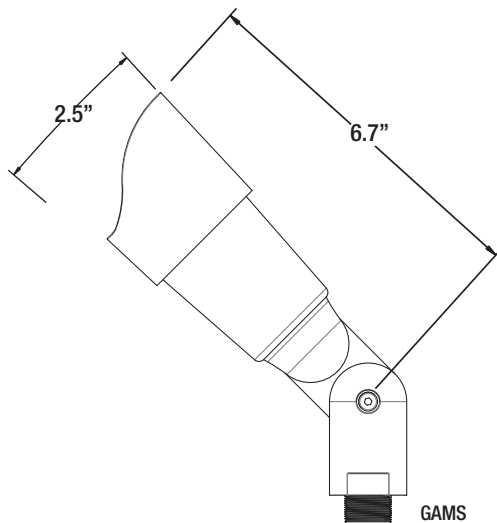

PRODUCT SPECIFICATIONS

PROJECT:	
MODEL #:	
LAMP(S):	
NOTES:	

Specifications:

- Marine grade A360 alloy construction
- High temperature silicone o-rings
- 1' FLEX™ Auxiliary wire lead
- 15' direct burial cable
- AMC - Anti-Moisture Connections
- Available in shrouded version only
- 8W max. LED lamp / 35W max. halogen
- Bronze finish
- E-Shield™ coating process
- Composite stake with brass threaded insert
- Limited 10 year warranty

Light Distribution Cones:

LED-8W-CM6FL27K

	Illuminance at a Distance		
	Center Beam fc	Beam Width	
4.3ft	81.8 fc	3.0 ft	3.1 ft
8.7ft	20.0 fc	6.2 ft	6.2 ft
13.0ft	8.95 fc	9.2 ft	9.2 ft
17.3ft	5.06 fc	12.3 ft	12.3 ft
21.7ft	3.21 fc	15.4 ft	15.4 ft
26.0ft	2.24 fc	18.4 ft	18.4 ft

■ Vert. Spread: 39.0°
■ Horiz. Spread: 39.1°

LED-8W-CM6FL30K

	Illuminance at a Distance		
	Center Beam fc	Beam Width	
4.3ft	86.1 fc	3.0 ft	3.0 ft
8.7ft	21.0 fc	6.1 ft	6.0 ft
13.0ft	9.42 fc	9.1 ft	9.0 ft
17.3ft	5.32 fc	12.1 ft	12.0 ft
21.7ft	3.38 fc	15.2 ft	15.0 ft
26.0ft	2.35 fc	18.2 ft	18.0 ft