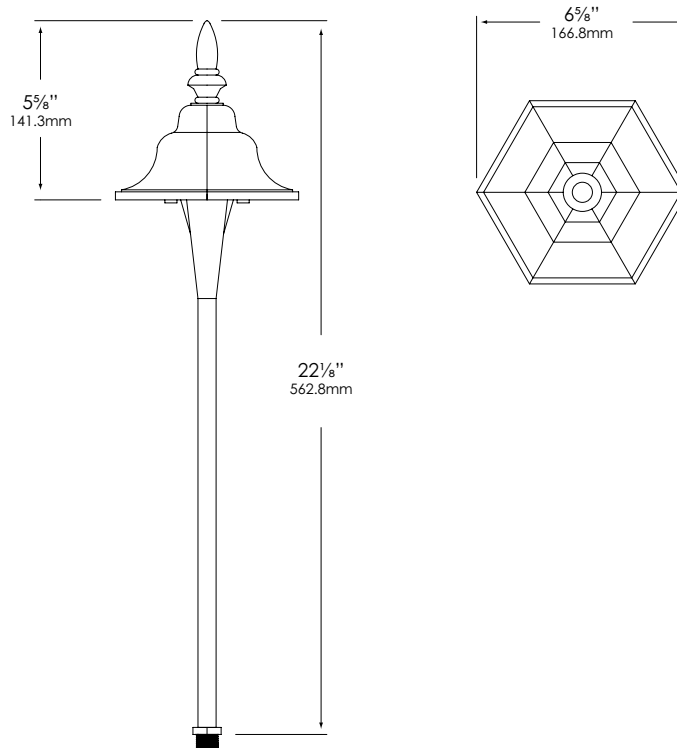

MOUNTING:

Bottom of stem threaded with ½" NPT. Fixture may be mounted into threaded hubs in junction boxes, ground stakes, or floor-mounting canopies.

FASTENERS:

All fasteners are stainless steel.

WIRING:

Prewired with a 3' pigtail of 18-2 direct-burial cable & underground connectors for a secure connection to supply cable.

CERTIFICATION:

UL Listed to U.S. & Canadian safety standards for low voltage landscape luminaires (UL 1838). Maximum wattages allowed by Underwriters Laboratories (UL) for U.S. & Canadian markets may vary. Maximum wattages specified are Underwriters Laboratories U.S. standard. Please contact Vista for any questions about maximum wattages allowed by UL Canadian standards.

All Vista luminaires are [MADE IN U.S.A.](#)

This fixture is also available as a LED luminaire. Please refer to LED Specification Sheet - 7206-LED.

DIMENSIONS:

Vista Professional Outdoor Lighting reserves the right to modify the design and/or construction of the fixture shown without further notification.

SPECIFICATION SHEET

MODEL 7206 Landscape Series • Path & Spread Lights

FIXTURE ORDERING INFORMATION

TO ORDER FIXTURE: Select appropriate choice from each column as in the following example.

EXAMPLE: PR-7206-B-10T3