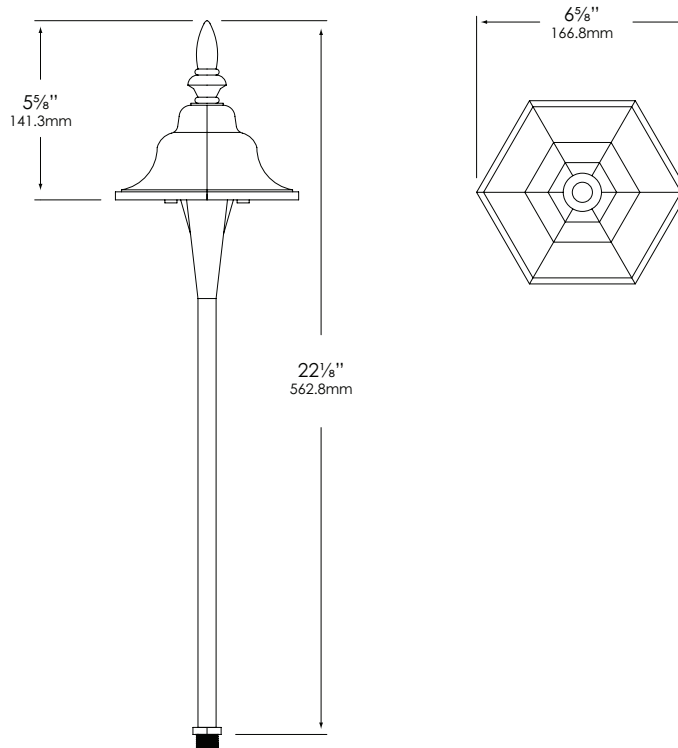

MOUNTING:

Bottom of stem threaded with ½" NPT. Fixture may be mounted into threaded hubs in junction boxes, ground stakes, or floor-mounting canopies.

FASTENERS:

All fasteners are stainless steel.

WIRING:

Prewired with a 3' pigtail of 18-2 direct-burial cable & underground connectors for a secure connection to supply cable.

CERTIFICATION:

UL Listed to U.S. & Canadian safety standards for low voltage landscape luminaires (UL 1838). Maximum wattages allowed by Underwriters Laboratories (UL) for U.S. & Canadian markets may vary. Maximum wattages specified are Underwriters Laboratories U.S. standard. Please contact Vista for any questions about maximum wattages allowed by UL Canadian standards.

All Vista luminaires are [MADE IN U.S.A.](#)

This fixture is also available as a LED luminaire. Please refer to LED Specification Sheet - 7206-LED.

DIMENSIONS:

Vista Professional Outdoor Lighting reserves the right to modify the design and/or construction of the fixture shown without further notification.

SPECIFICATION SHEET

MODEL 7206 Landscape Series • Path & Spread Lights

FIXTURE ORDERING INFORMATION

TO ORDER FIXTURE: Select appropriate choice from each column as in the following example.

EXAMPLE: PR-7206-B-10T3