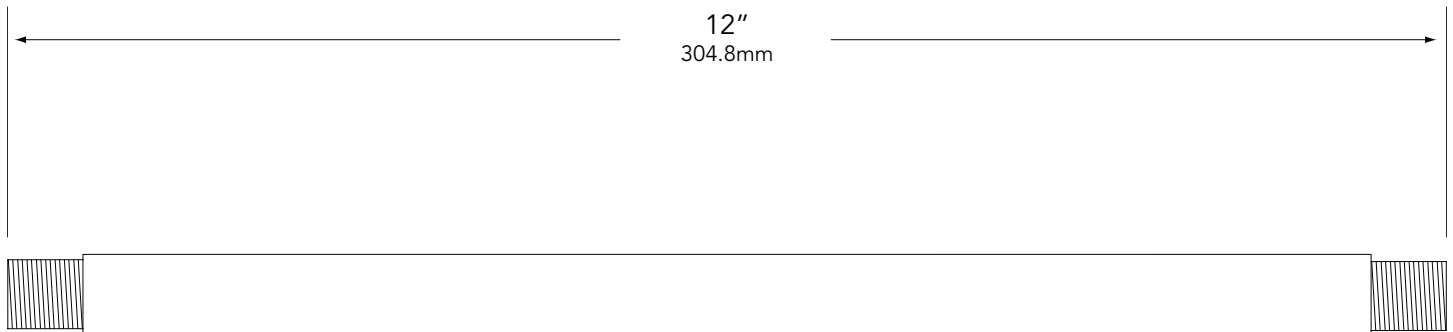

**PROFESSIONAL
OUTDOOR LIGHTING**

Type:

Model:

Project:

SPECIFICATION SHEET

MODEL AS-112 Landscape Series • Accessories • Mounting Stem

SPECIFICATIONS:

CONSTRUCTION:

½" schedule-40 aluminum pipe with ½" NPT on both ends

FINISH:

Polyester powder-coat finish available in Black, Verde, Architectural Brick, Architectural Bronze, Light Bronze, Dark Bronze, Granite, Pewter, Terracotta, Rust, Hunter Green, Mocha, Weathered Bronze, Weathered Iron, and White.

All Vista accessories are **MADE IN THE U.S.A.**

DIMENSIONS:

Vista Professional Outdoor Lighting reserves the right to modify the design and/or construction of the fixture shown without further notification.