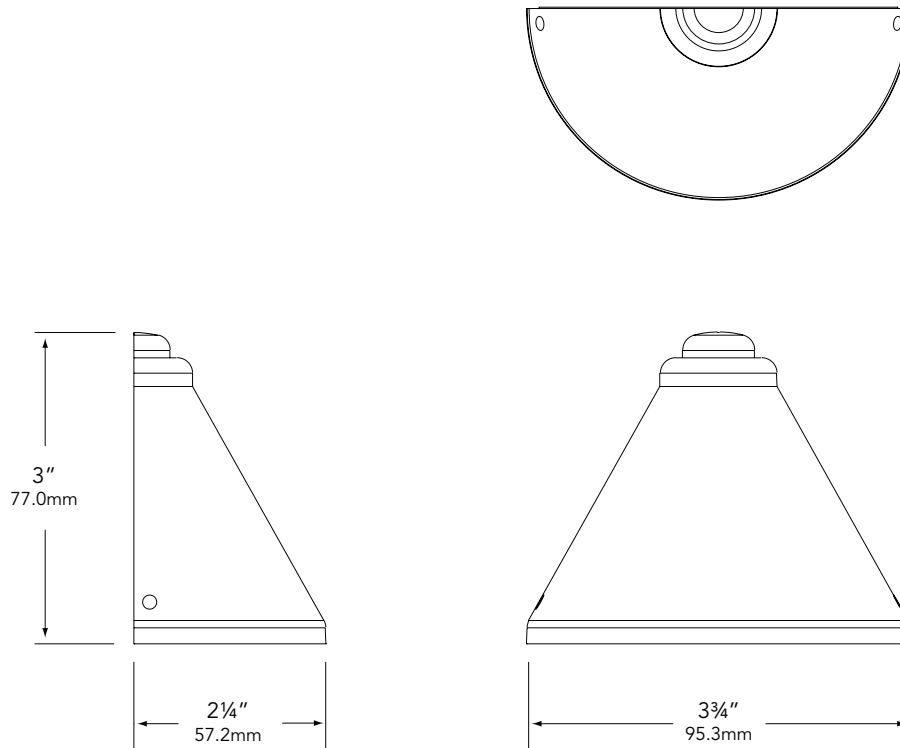

HOUSING:

Die-cast, copper-free, aluminum housing & mounting plate.

FINISH:

Polyester powder-coated finish available in Black, Architectural Brick, Architectural Bronze, Light Bronze, Dark Bronze, Granite, Terracotta, Rust, Hunter Green, Weathered Bronze, Weathered Iron, White, Verde, Pewter, and Mocha.

SOCKET/LAMP HOLDER:

Top grade ceramic socket with nickel contacts, stainless steel springs, & Teflon-jacketed wire leads.

LENS:

Frosted, tempered, shock & heat-resistant soda-lime glass lens.

LAMP TYPE:

T3 – 20W maximum. LN-10 T3 Halogen (10W) Standard.

MOUNTING:

Surface mounting plate included, no recessed box required.

FASTENERS:

All fasteners are stainless steel.

WIRING:

Provided with a three-foot pigtail of 18-2 SPT1 UV resistant cable & underground connectors for a secure connection to the supply cable.

CERTIFICATION:

UL Listed to U.S. & Canadian safety standards for low voltage landscape luminaires (UL 1838). The maximum wattages allowed by Underwriters Laboratories (UL) for the U.S. & Canadian markets may vary. Maximum wattages specified are Underwriters Laboratories U.S. standard. Please contact Vista for any questions about the maximum wattages allowed by UL Canadian standards.

All Vista luminaires are **MADE IN THE U.S.A.**

This fixture is also available as a LED luminaire. Please refer to LED Specification Sheet - 4250-LED.

DIMENSIONS:

Vista Professional Outdoor Lighting reserves the right to modify the design and/or construction of the fixture shown without further notification.