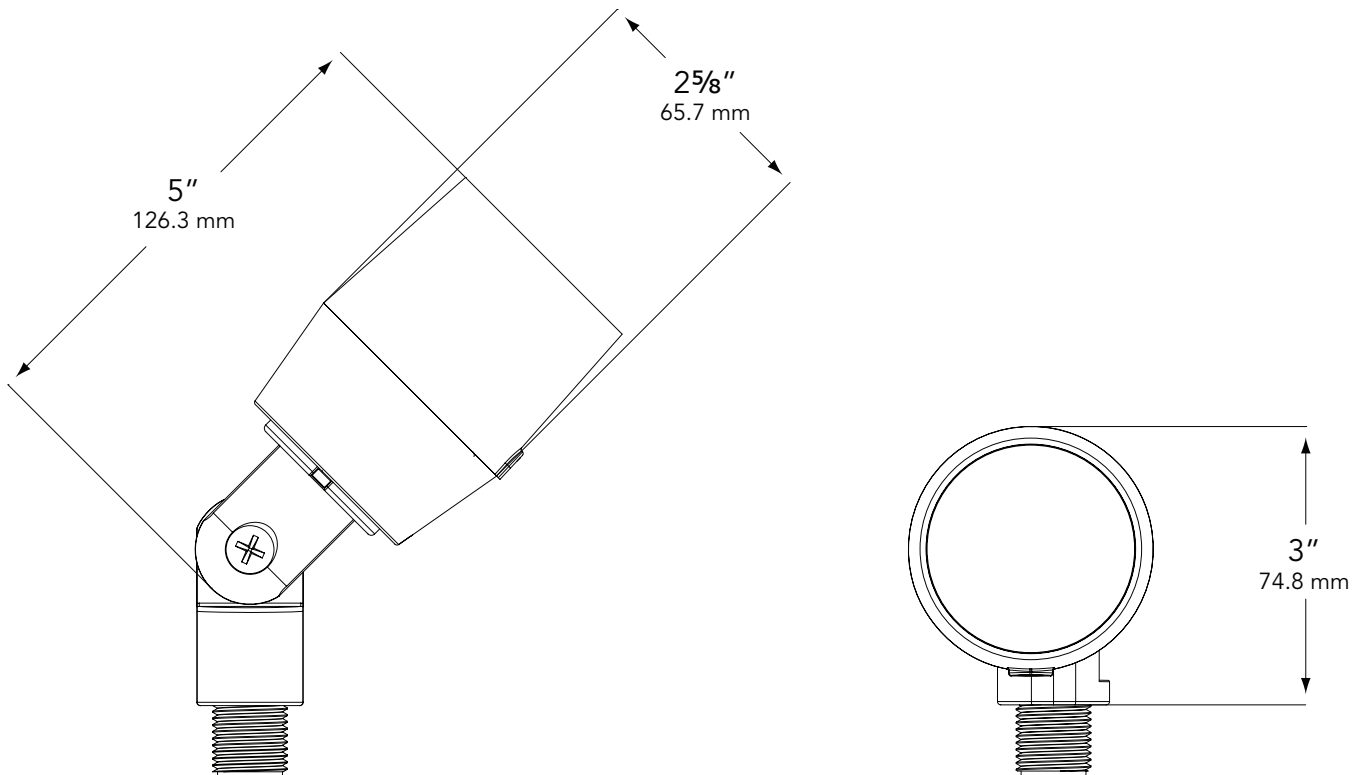

**PROFESSIONAL
OUTDOOR LIGHTING**

Type:

Model:

Project:

SPECIFICATION SHEET

MODEL 5005 Landscape Series • Up & Accent Lights

FIXTURE SPECIFICATIONS:

HOUSING:

Die-cast, copper-free aluminum.

SHROUD:

Die-cast, copper-free aluminum fitted to housing with a silicone O-ring gaskets – providing a superior weather-tight seal.

FINISH:

Polyester powder-coat finish available in Black, Verde, Architectural Brick, Architectural Bronze, Light Bronze, Dark Bronze, Special Bronze, Granite, Pewter, Terracotta, Rust, Hunter Green, Mocha, Weathered Bronze, Weathered Iron, and White.

LENS:

Clear, tempered, shock and heat-resistant, soda-lime glass lens.

LAMP TYPE:

MR-16 LED Lamp Only - 36° Flood, 4.5W is standard.

Optics:

Available in 15° Narrow Spot, 25° Spot, 36° Flood, or 60° Wide Flood distributions.

MOUNTING:

Injection-molded composite adjustable knuckle with 1/2" NPS thread. Fixture may be mounted into threaded hubs in junction boxes, ground stakes (GR), tree mount boxes (TR), or mounting canopies (WR).

FASTENERS:

All fasteners are stainless steel.

WIRING:

Prewired with a 36" pigtail of 18-2 direct-burial cable and underground connectors for a secure connection to supply cable.

All Vista luminaires are **MADE IN U.S.A.**

DIMENSIONS:

Vista Professional Outdoor Lighting reserves the right to modify the design and/or construction of the fixture shown without further notification.