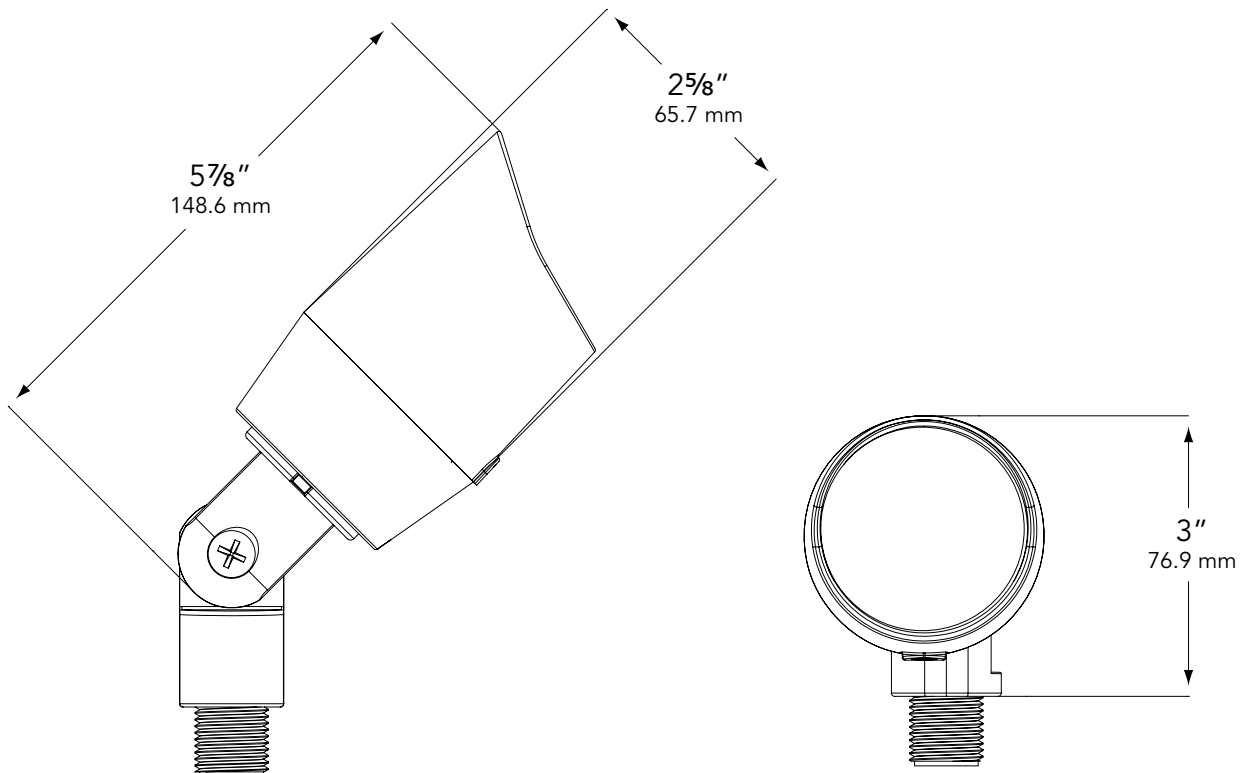

**PROFESSIONAL
OUTDOOR LIGHTING**

Type:

Model:

Project:

SPECIFICATION SHEET

MODEL 5006 Landscape Series • Up & Accent Lights

FIXTURE SPECIFICATIONS:

HOUSING:

Die-cast, copper-free aluminum.

SHROUD:

Die-cast, copper-free aluminum fitted to housing with a silicone O-ring gaskets – providing a superior weather-tight seal.

FINISH:

Durable powder coat finish available in Black, Architectural Bronze, Dark Bronze, Granite, White, Architectural Brick, Light Bronze, Special Bronze, Glossy Gray, Rust, Hunter Green, Weathered Bronze, Weathered Iron, Graphite Metallic, Verde, Pewter, Mocha and Olde Finish.

LENS:

Clear, tempered, shock and heat-resistant, soda-lime glass lens.

LAMP TYPE:

MR-16 LED Lamp Only - 36° Flood, 4.5W is standard.

Optics:

Available in 15° Narrow Spot, 25° Spot, 36° Flood, or 60° Wide Flood distributions.

MOUNTING:

Injection-molded composite adjustable knuckle with 1/2" NPS stem. Fixture may be mounted into threaded hubs in junction boxes, ground stakes (GR), tree mount boxes (TR), or mounting canopies (WR).

FASTENERS:

All fasteners are stainless steel.

WIRING:

Prewired with a 36" pigtail of 18-2 direct-burial cable and underground connectors for a secure connection to supply cable.

All Vista luminaires are **MADE IN U.S.A.**

DIMENSIONS:

Vista Professional Outdoor Lighting reserves the right to modify the design and/or construction of the fixture shown without further notification.