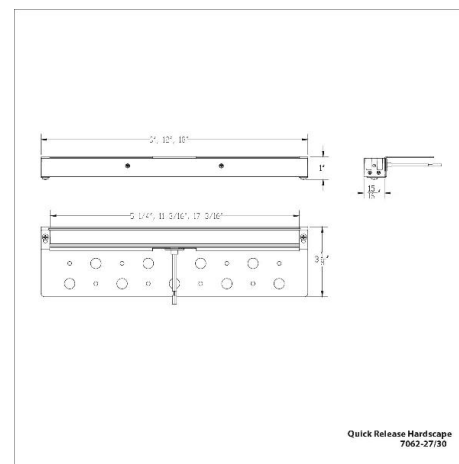

LINE DRAWING: