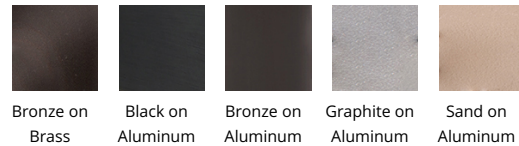

Example: **7062-27/30BBR**

DESCRIPTION

Integral brightness control, select color temperature option. Hardscape easily detaches from capstone bracket after installation. Factory sealed water-tight fixture. Tightly spaced and diffused LEDs for even illumination. Mounting options included: stainless steel under capstone brackets, clips and hardware. Can be mounted on wall in all orientations

FEATURES

- Quick release connection at fixture to easily detach after installation
- Integral brightness control, select color temperature option
- Hardscape easily detaches from capstone bracket after installation
- Transformer required
- 10 yrs warranty

SPECIFICATIONS

Construction:	Solid die-cast brass, Corrosion resistant aluminum alloy
Power:	7.0W, 8.5W, 4.5W
Input:	50/60Hz, 9-15 VAC
Dimming:	Integral Brightness Control
Light Source:	Integrated LED 3 Step Mac Adam Ellipse
Lens:	PC Diffuser
Rated Life:	50000 Hours
Mounting:	Can be mounted on wall in all orientations
Finish:	Enamel Coated: Bronze on Brass, Black on Aluminum, Bronze on Aluminum, Graphite on Aluminum, Sand on Aluminum, Enamel Coated: Black on Aluminum, Enamel Coated: Sand on Aluminum, Bronze on Brass
Operating Temp:	-40°F to 122°F (-40°C to 50°C)
Standards:	ETL, cETL, Wet Location Listed, IP66

FINISHES: